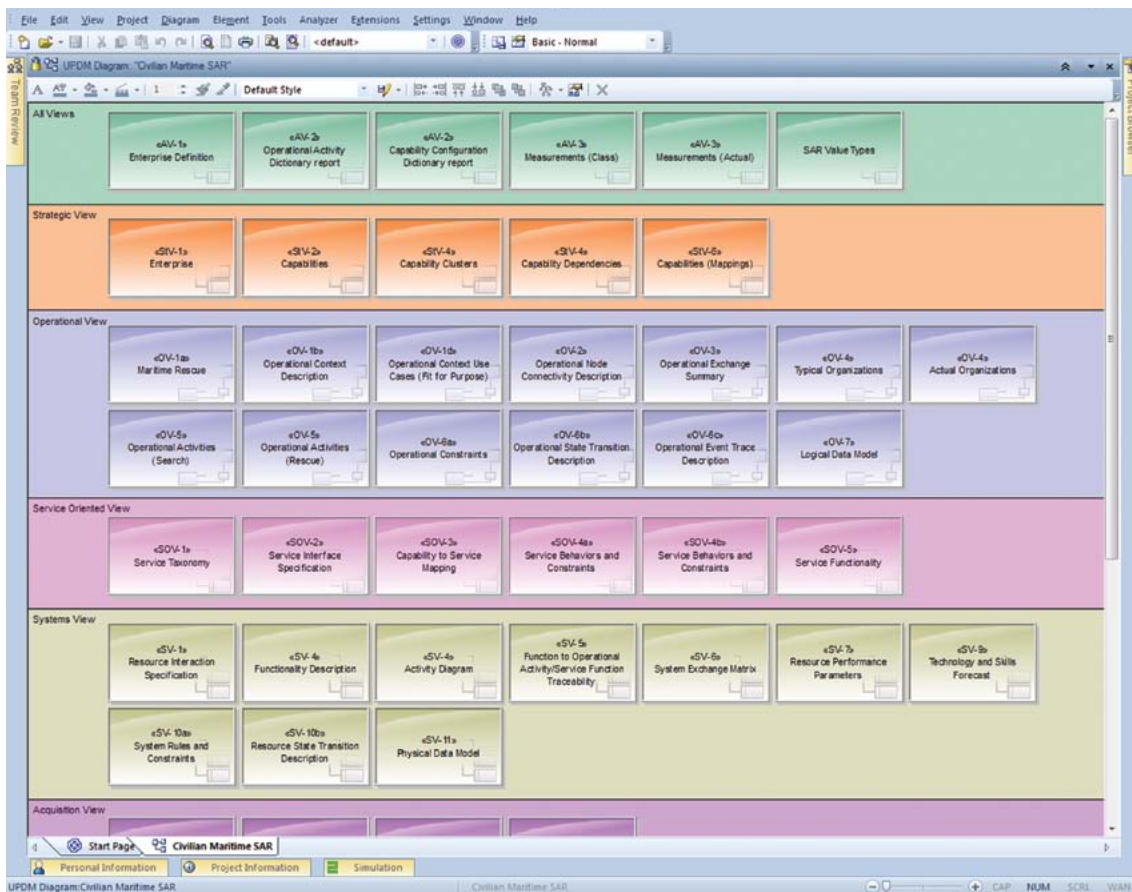

DoDAF and MODAF

Sparx Systems helps organizations achieve maximum architectural rigor using defense frameworks.

The Department of Defense (DoD) and Ministry of Defense (MOD) architectural frameworks provide standard approaches for defense enterprises to organize their information systems. The DoDAF and MODAF frameworks are now tightly

integrated into Sparx Systems Enterprise Architect, with MDG Technology for DoDAF-MODAF. This new release provides a model-based framework for planning, designing and implementing DoDAF and MODAF architectures.